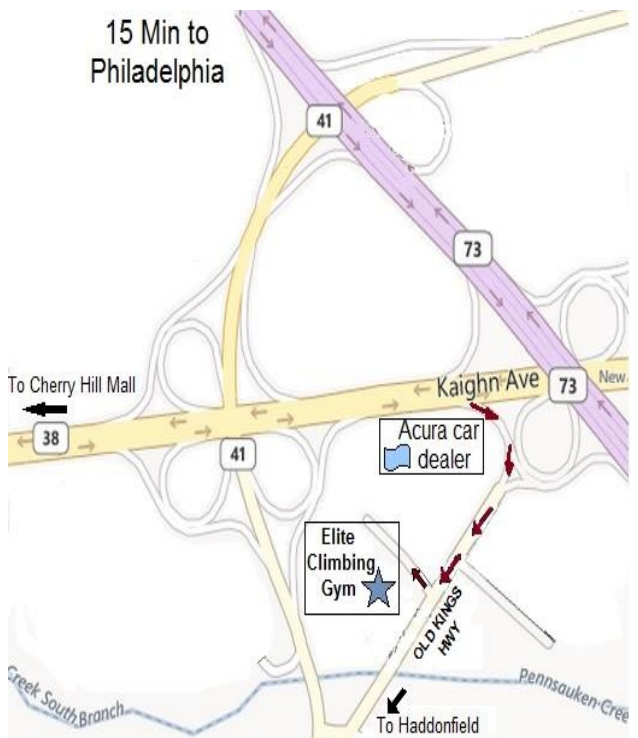

# Rock Climbing Birthday Party Invitation

Place:

## DIRECTIONS:

Our facility is just behind the Acura Car Dealership on Route 38 in Maple Shade. If you plan on using GPS plug in Acura's address: 538 Route 38 East, Maple Shade, NJ 08052. **DO NOT USE 67 OLD KINGS HIGHWAY IF USING A GPS, IT MAY NOT BRING YOU TO OUR LOCATION.**

Acura will be located on the right hand side, take the first exit on the right immediately after the car dealership (the exit towards NJ Turnpike/Route 73 South). Once you reach the fork in the road, please **STAY TO THE RIGHT.** You will now be on Old Kings Hwy and it will bring you behind the Acura dealership and approximately 200 feet after the dealership, on the right, you will reach Elite Climbing Rock Gym.

\* Directions are on the back of the invitation\*